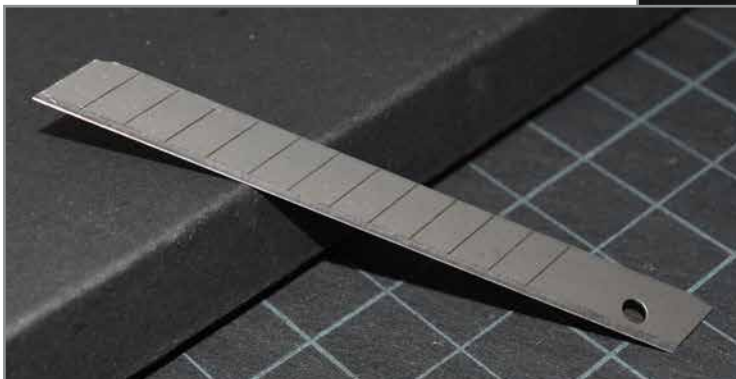

## THE 2023 MEDIUM SNAP BLADE CUTTER FEATURES:

- Automatic Locking Slide
  - Locks When Pressure Is Applied To Blade
- Removable Slotted Blade Breaker

- Ergonomic Metal Reinforced Body
  - Durability to ensure years of use and maximum brand impressions.

- Replaceable Pre-Scored 13 Segment Blade
  - Retractable Snap Blade Offers Variable Cut Depth

200PC MIN